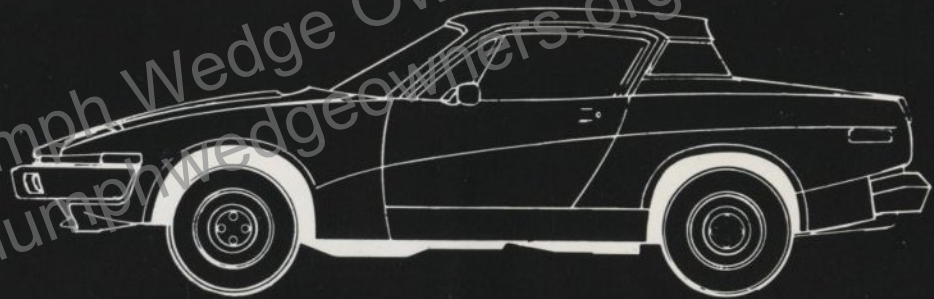

**THE SHAPE OF THINGS TO COME**

**TR7**

body and trim colors 1975

Provided Courtesy Triumph Wedge Owners Association  
<http://www.triumphwedgeowners.org>

Provided Courtesy Triumph Wedge Owners Association  
<http://www.triumphwedgeowners.org>

**body and trim colors 1975**